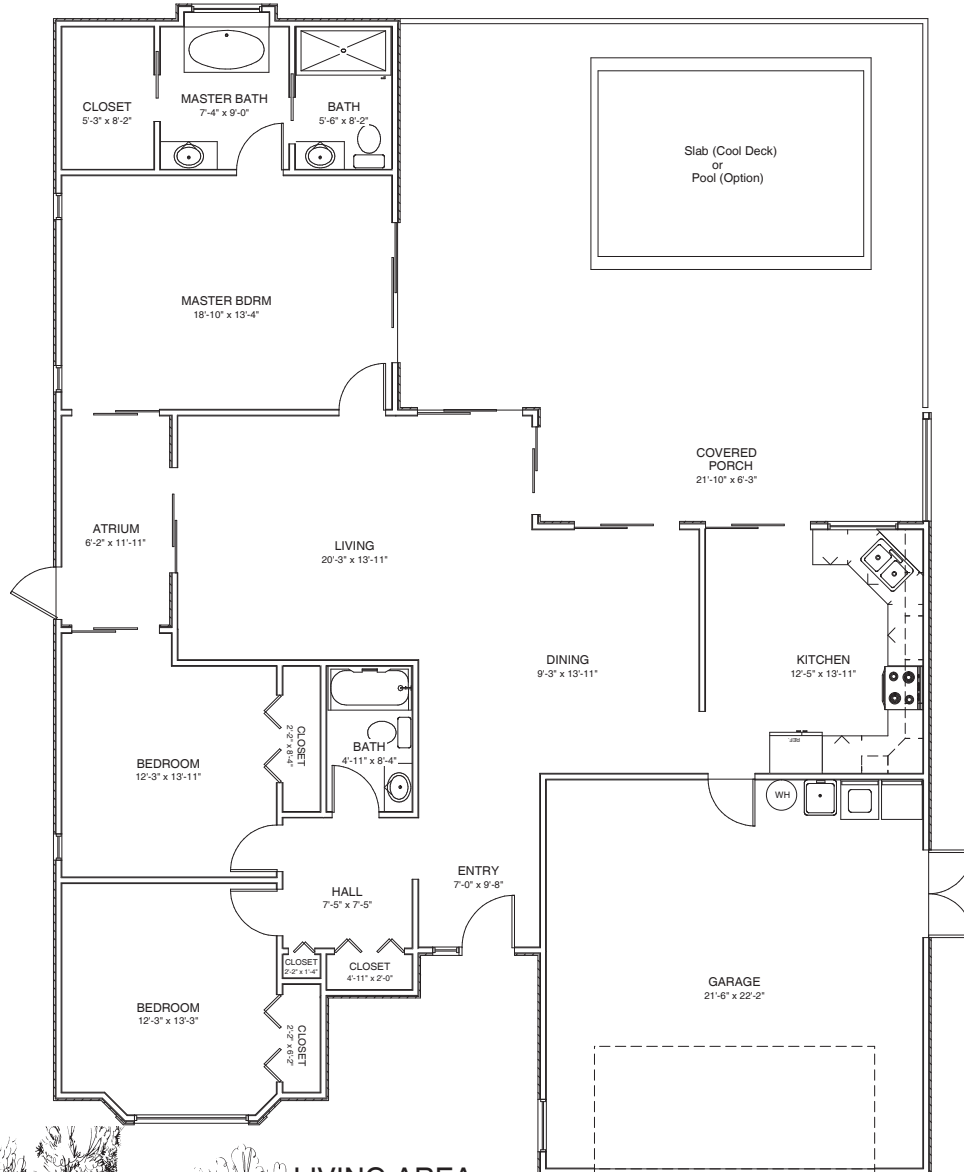

# Austin

3 Bedroom / 2 Bath / 2 Car Garage

LIVING AREA  
1885 sq ft

*\* Floor plan depictions are representations only and not to be construed as exact features or measurements and may be modified without notice*