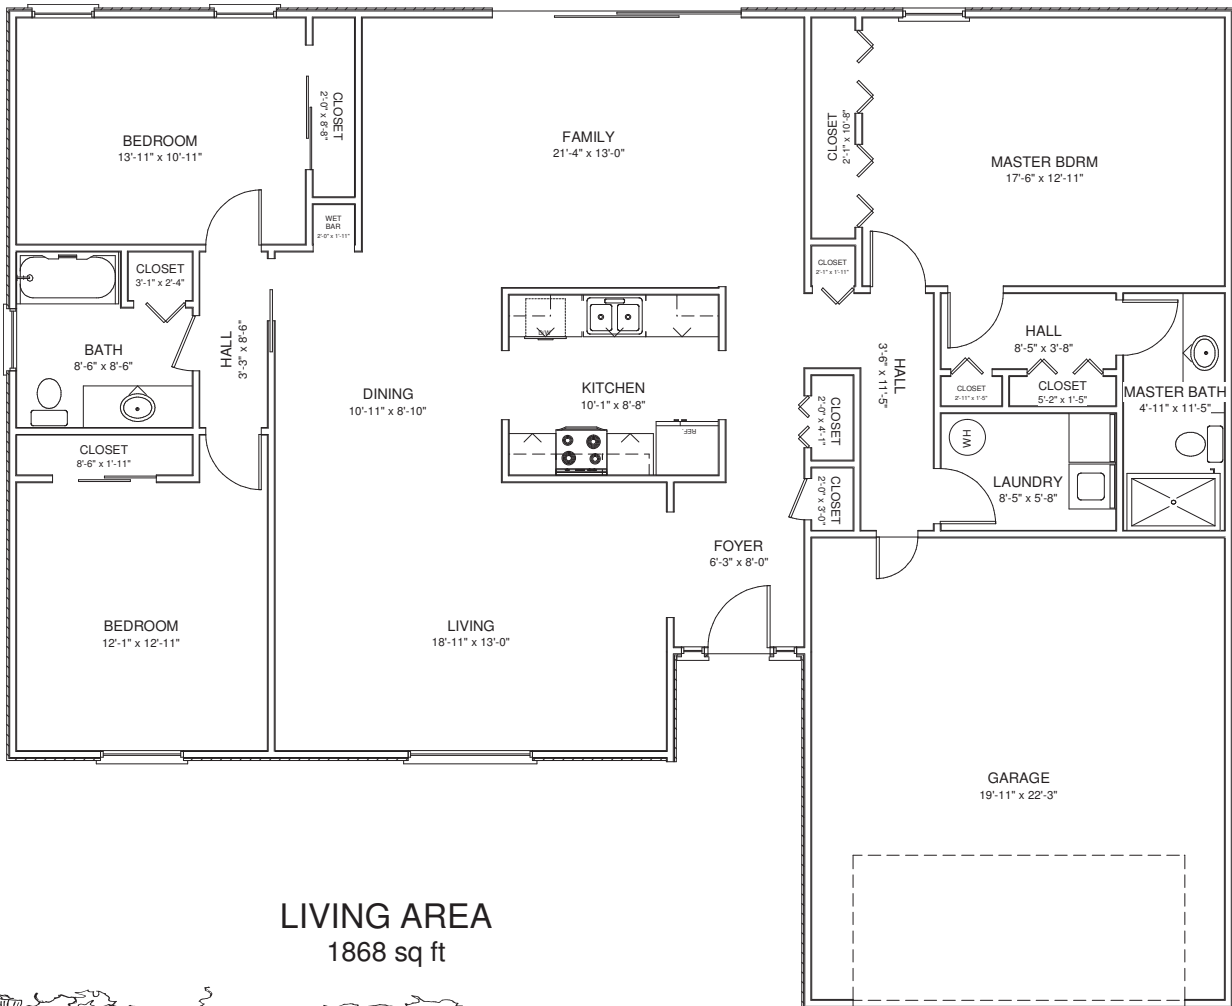

# Albany

3 Bedroom / 2 Bath / 2 Car Garage

**LIVING AREA**  
1868 sq ft

*\* Floor plan depictions are representations only and not to be construed as exact features or measurements and may be modified without notice*