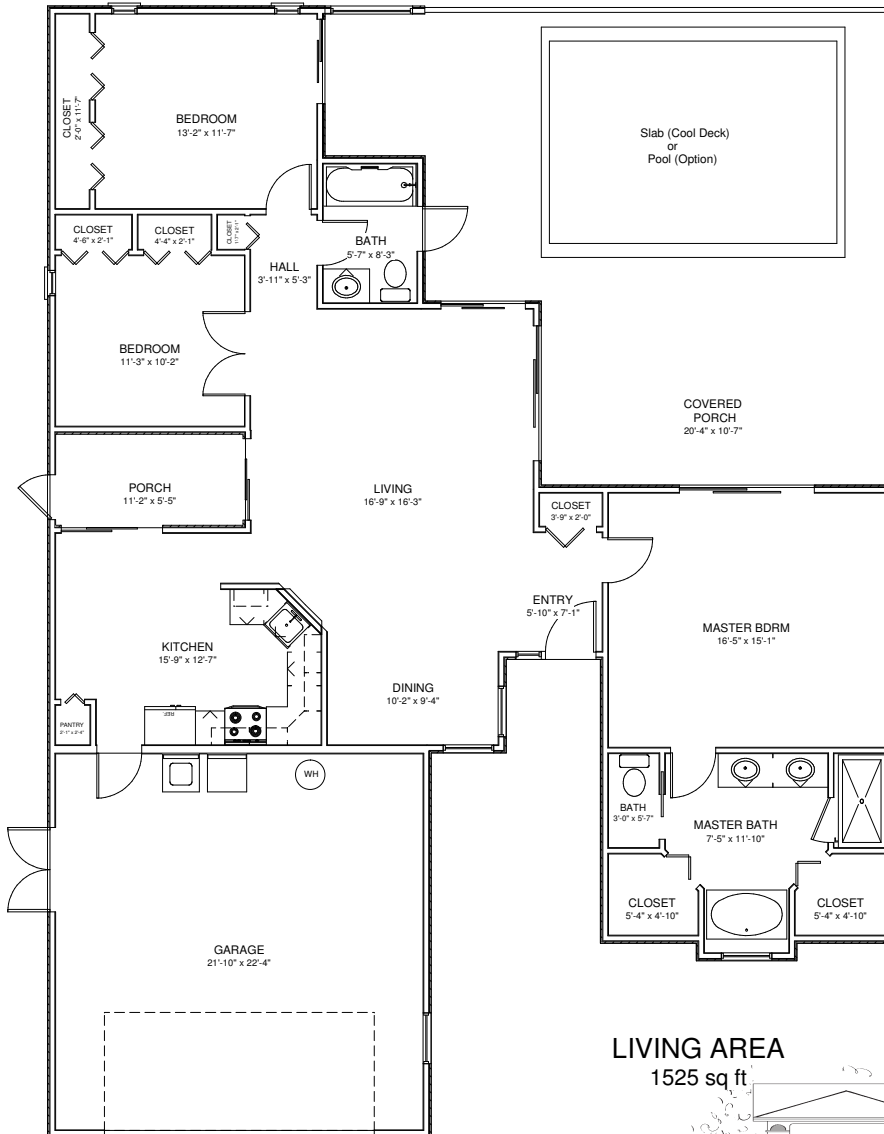

Madison

3 Bedroom / 2 Bath / 2 Car Garage

LIVING AREA
1525 sq ft

** Floor plan depictions are representations only and not to be construed as exact features or measurements and may be modified without notice*