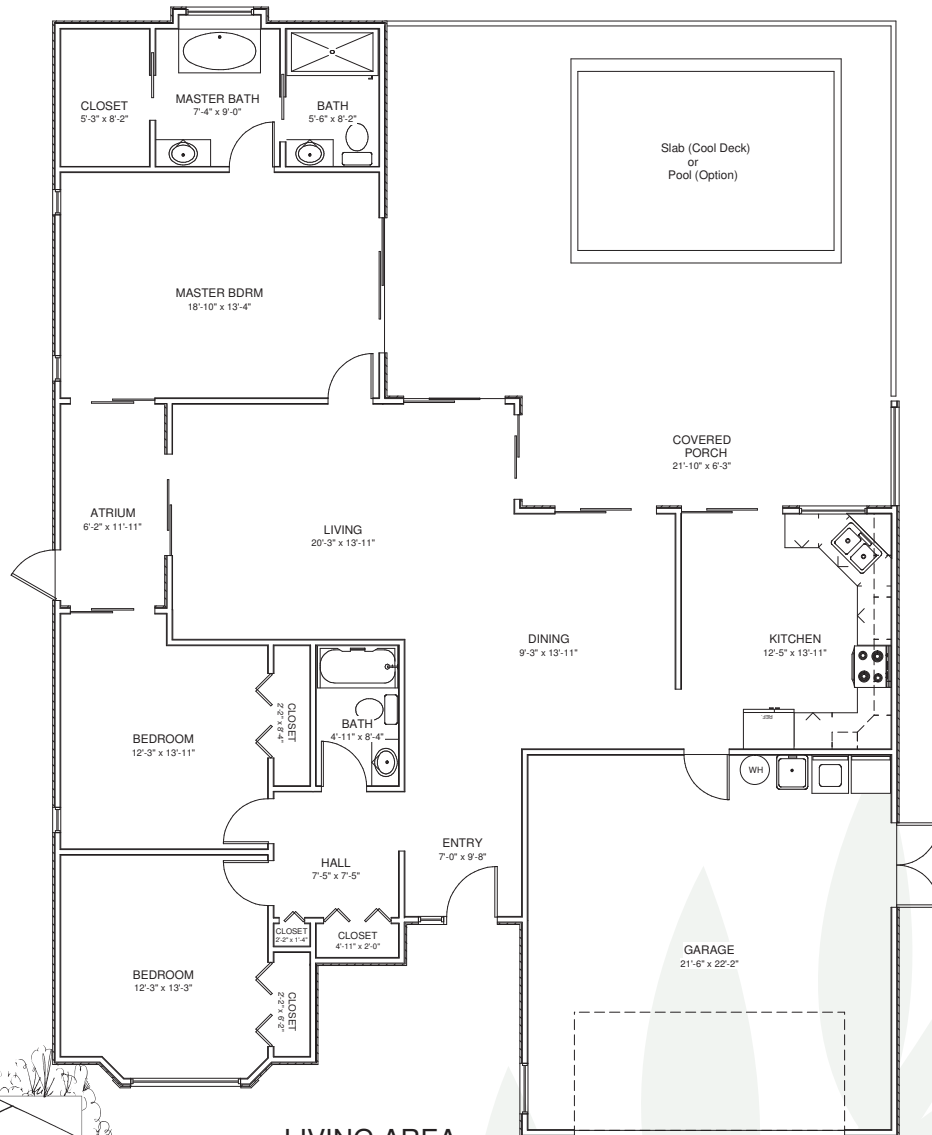

## 3 Bedroom / 2 Bath / 2 Car Garage

LIVING AREA  
1885 sq ft

*\* Floor plan depictions are representations only and not to be construed as exact features or measurements and may be modified without notice*